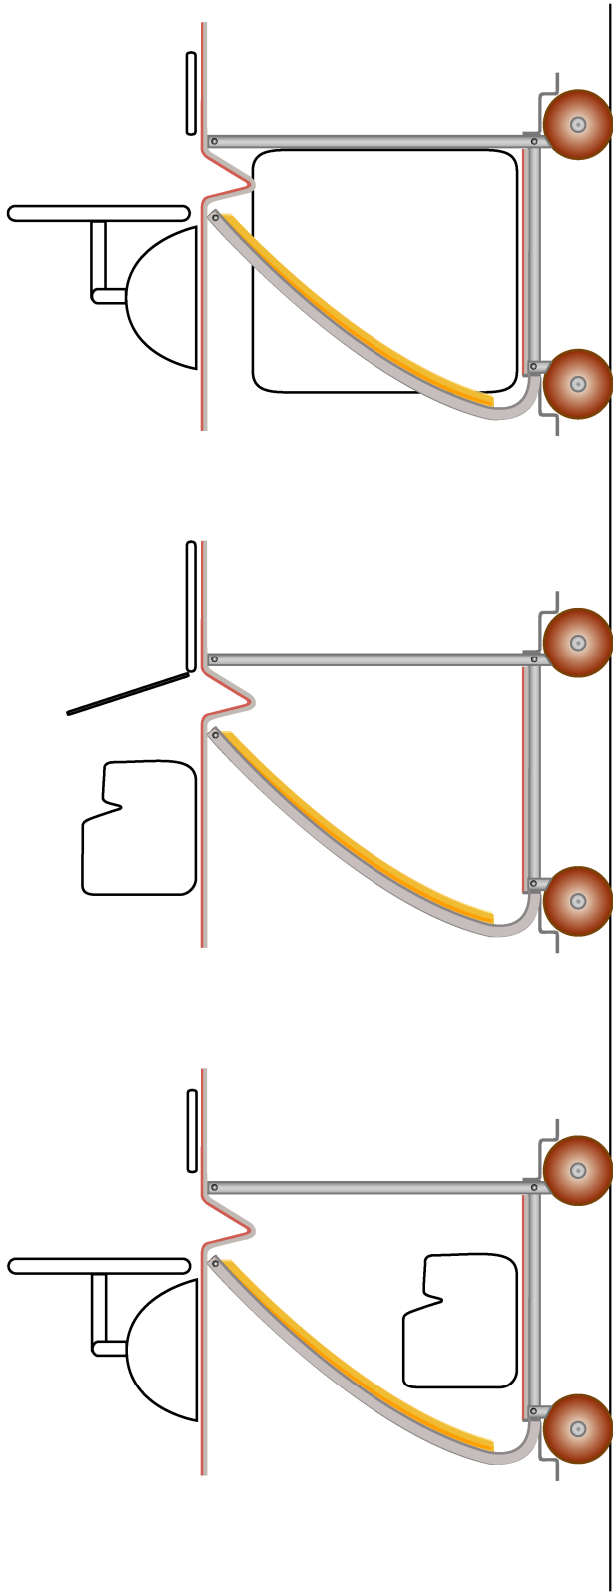

HEAL'S

**Computer Station
Applications**

May 2004

average cpu

15" laptop

A4 printer

17" screen

keyboard