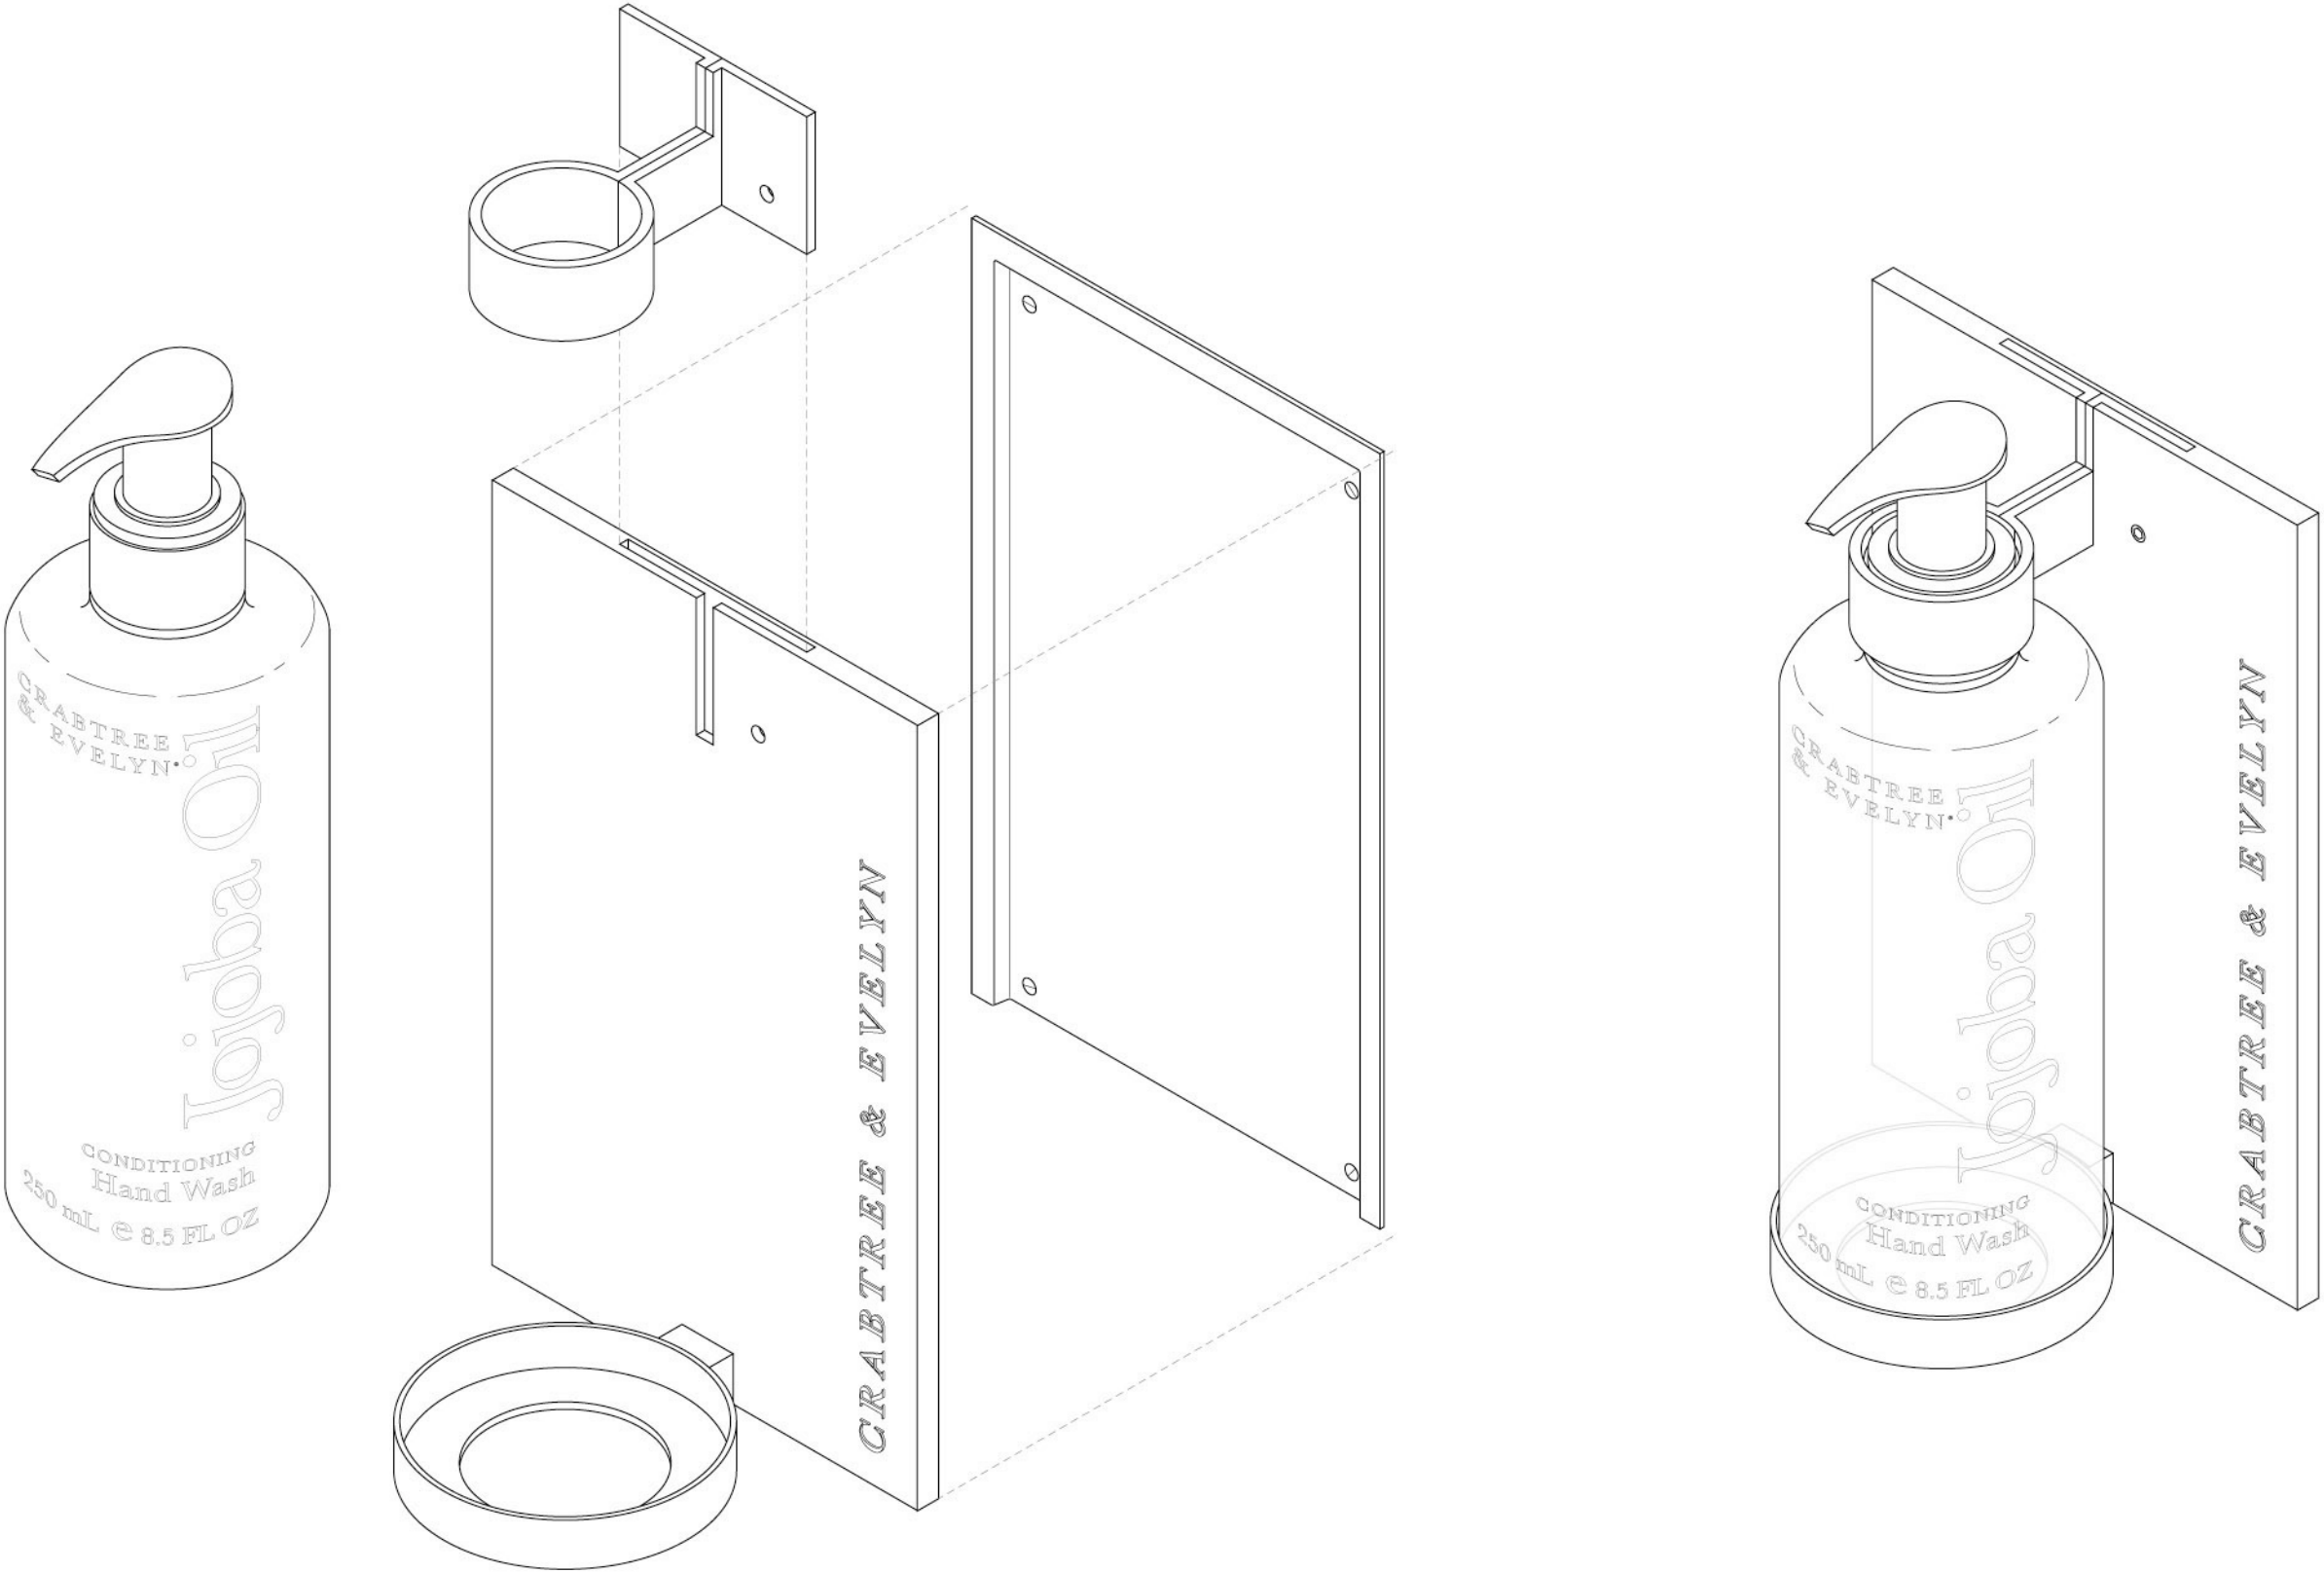

Crabtree & Evelyn - Soap dispenser holder

Concept 3

Crabtree & Evelyn - Soap dispenser holder

Concept 3

scale 1:1

TOP VIEW

SIDE VIEW

FRONT VIEW

LONGITUDINAL SECTION
(THROUGH CENTRE LINE)

LONGITUDINAL SECTION
(OFF CENTRE LINE)