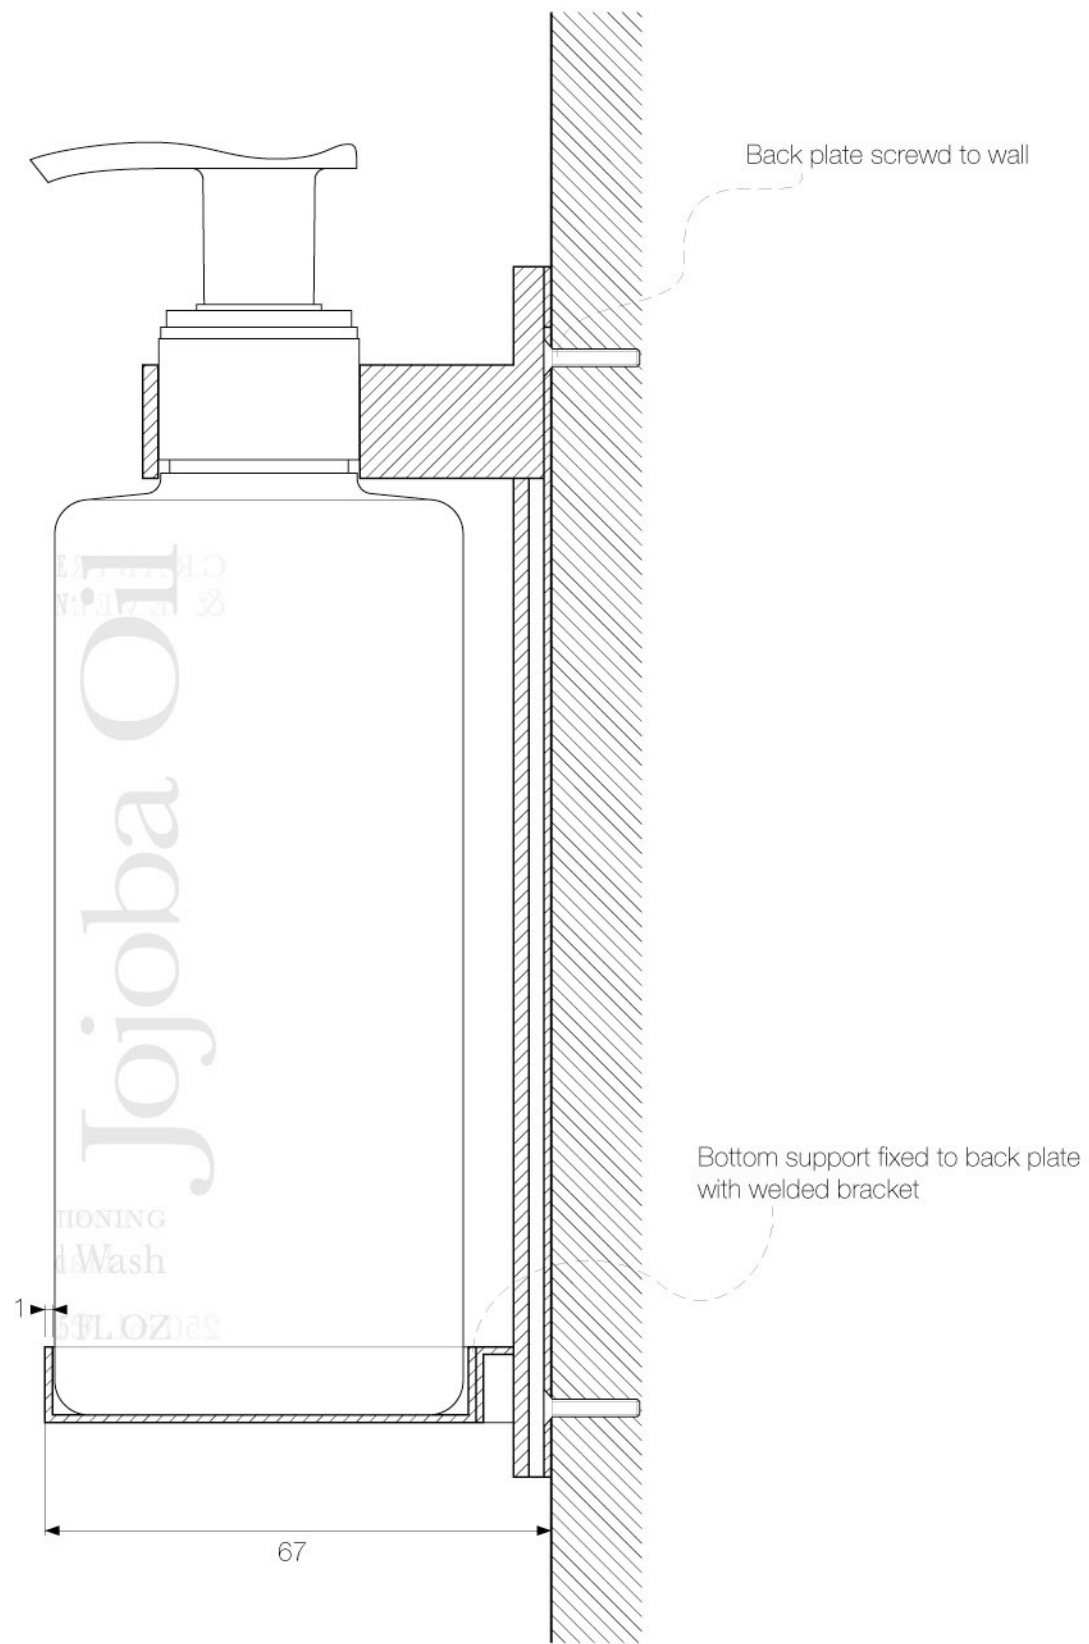

Crabtree & Evelyn - Soap dispenser holder

Concept 3

Crabtree & Evelyn - Soap dispenser holder

Concept 3

scale 1:1

TOP VIEW

SIDE VIEW

FRONT VIEW

LONGITUDINAL SECTION
(THROUGH CENTRE LINE)

LONGITUDINAL SECTION
(OFF CENTRE LINE)