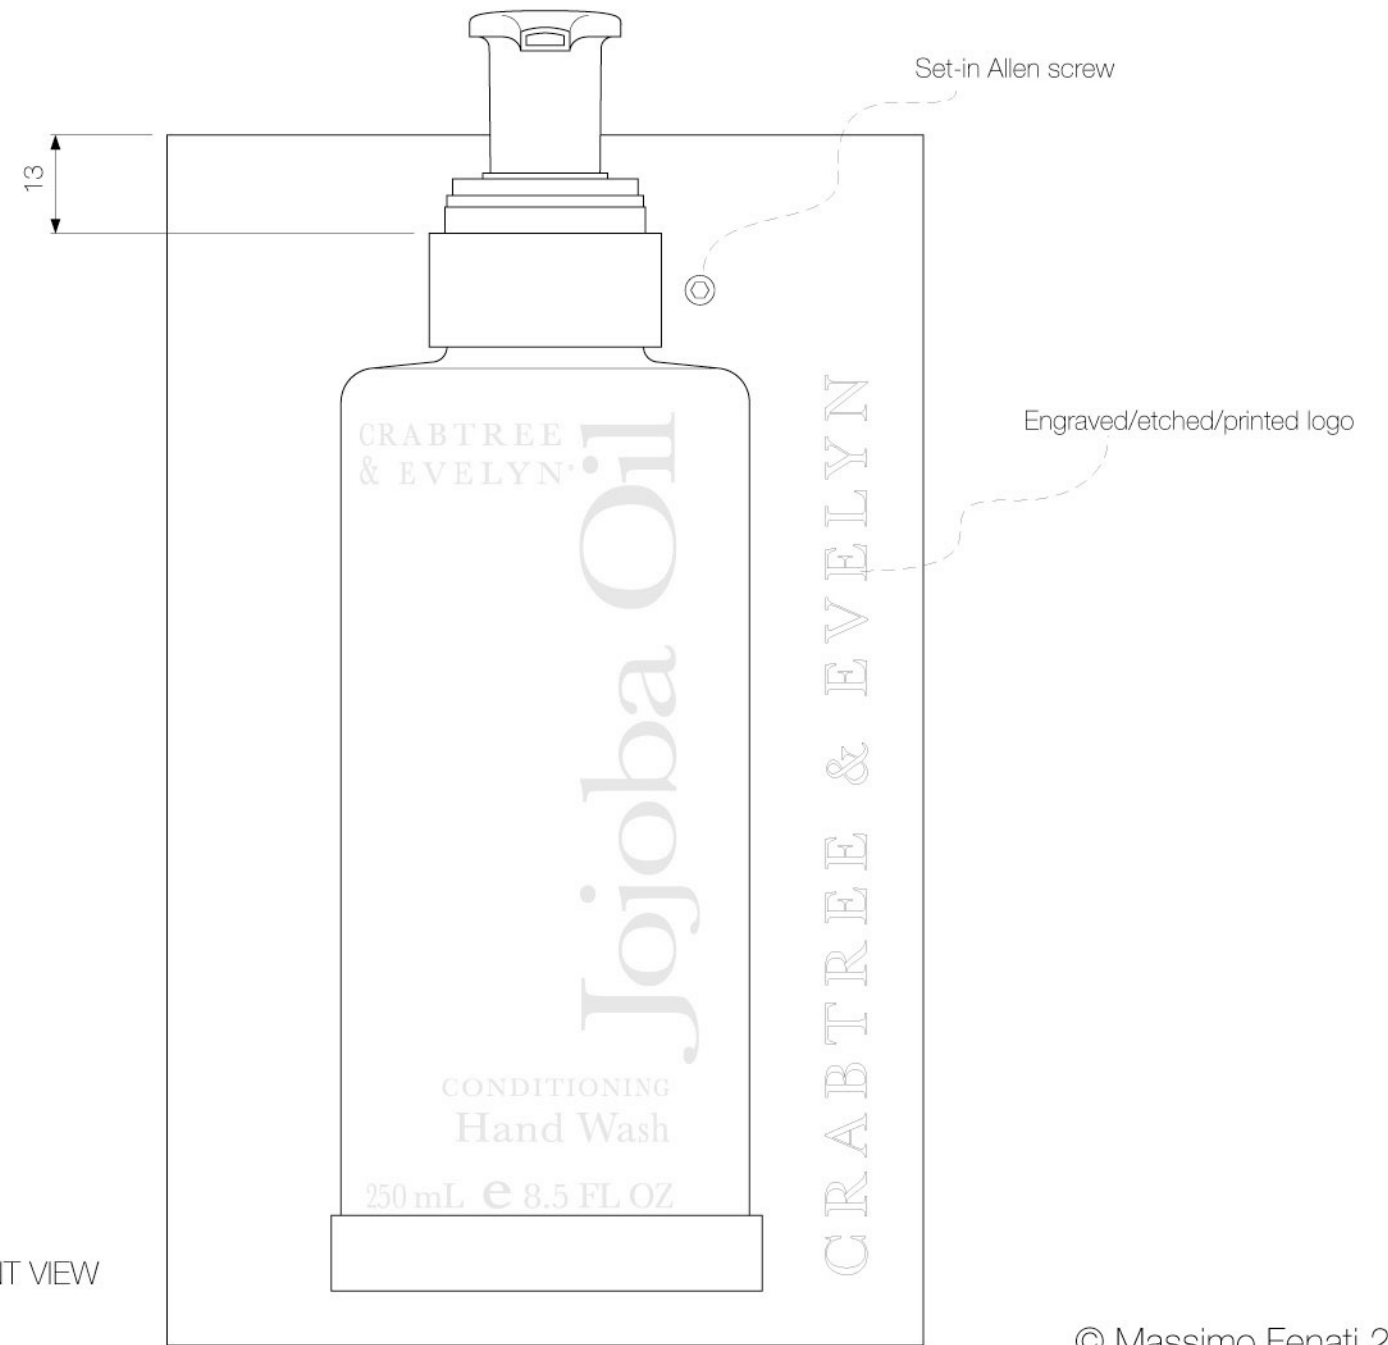

Crabtree & Evelyn - Soap dispenser holder

Concept 3

Crabtree & Evelyn - Soap dispenser holder

Concept 3

scale 1:1

TOP VIEW

SIDE VIEW

FRONT VIEW

LONGITUDINAL SECTION
(THROUGH CENTRE LINE)

LONGITUDINAL SECTION
(OFF CENTRE LINE)