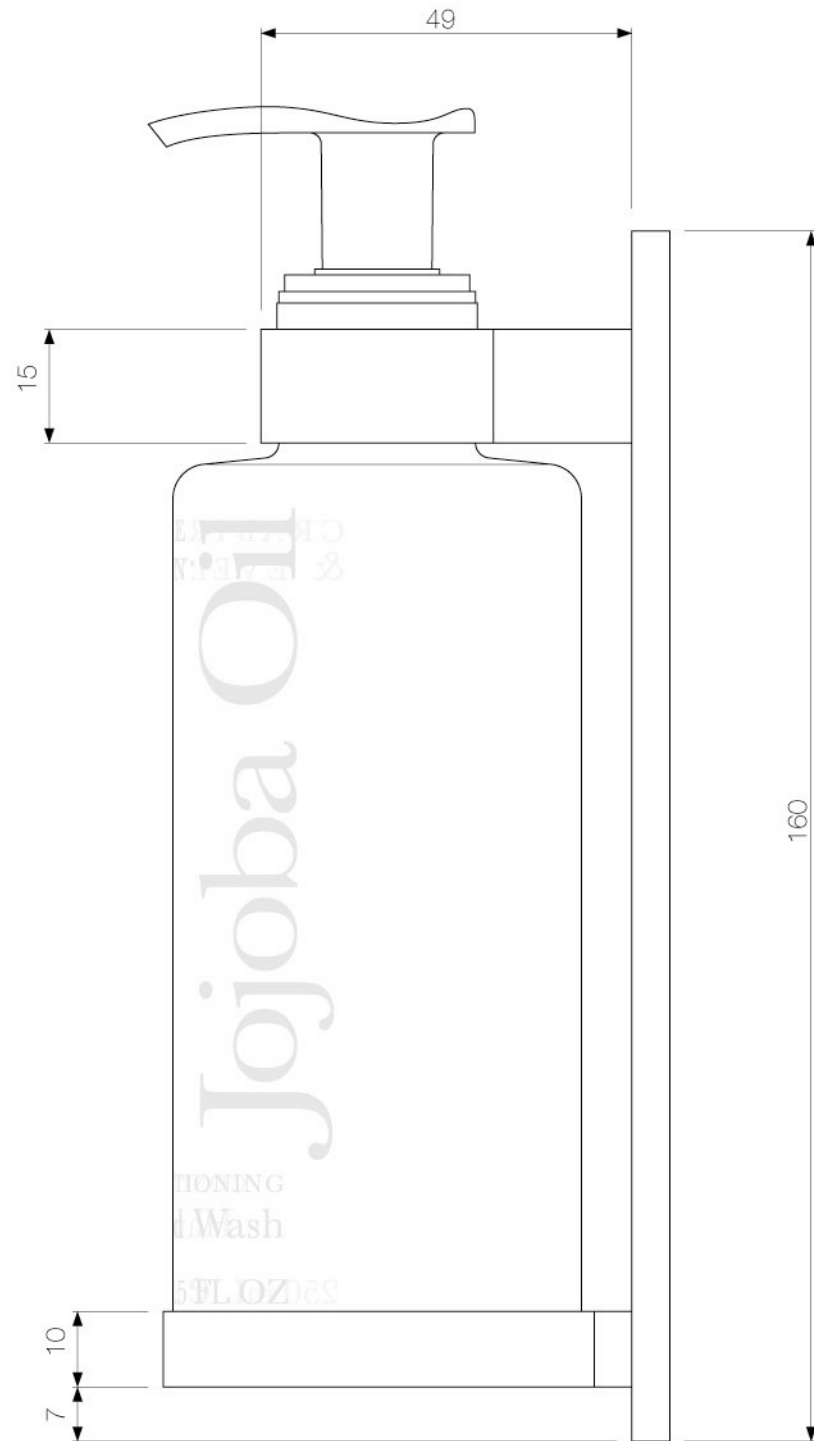

Crabtree & Evelyn - Soap dispenser holder

Concept 3

Crabtree & Evelyn - Soap dispenser holder

Concept 3

scale 1:1

TOP VIEW

SIDE VIEW

FRONT VIEW

LONGITUDINAL SECTION
(THROUGH CENTRE LINE)

LONGITUDINAL SECTION
(OFF CENTRE LINE)