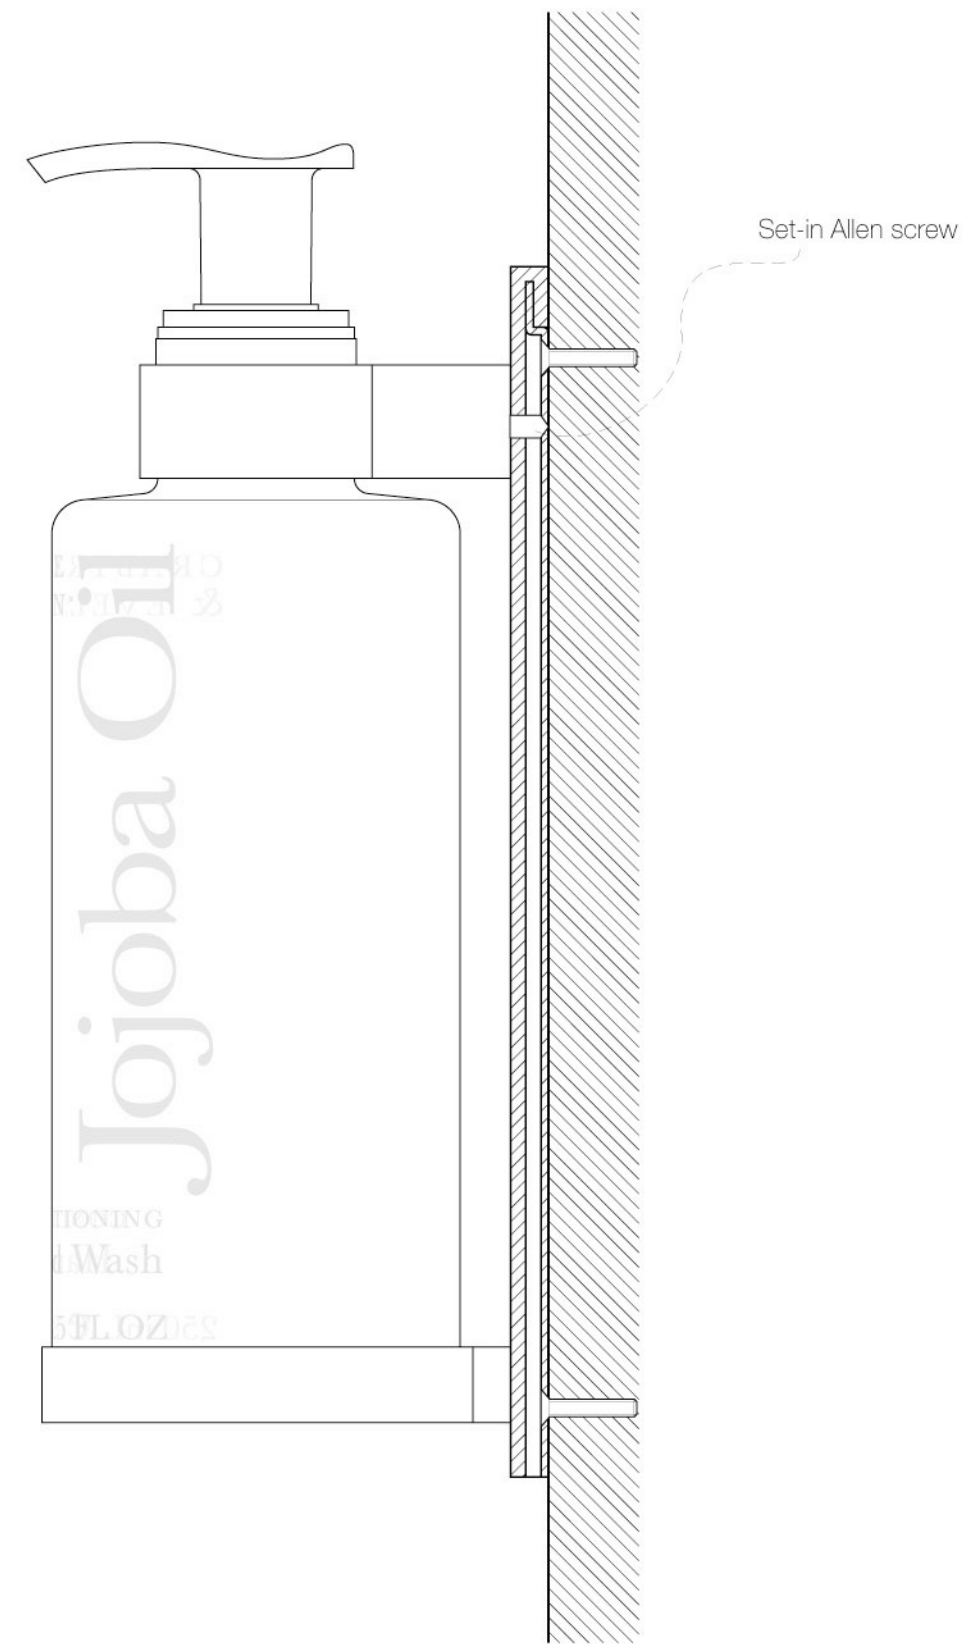

Crabtree & Evelyn - Soap dispenser holder

Concept 3

Crabtree & Evelyn - Soap dispenser holder

Concept 3

scale 1:1

TOP VIEW

SIDE VIEW

FRONT VIEW

LONGITUDINAL SECTION
(THROUGH CENTRE LINE)

LONGITUDINAL SECTION
(OFF CENTRE LINE)