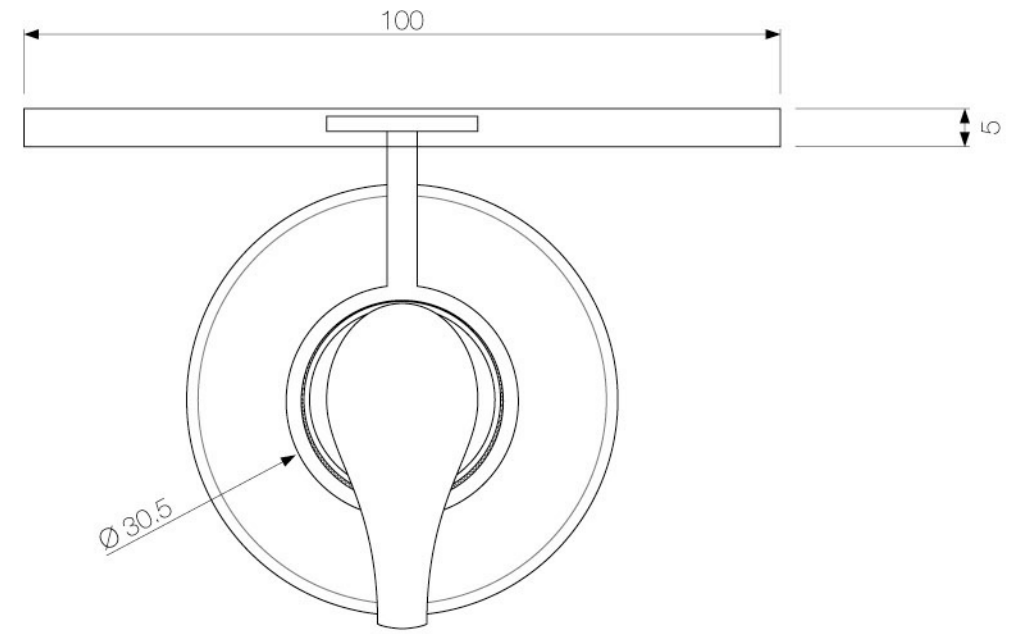

Crabtree & Evelyn - Soap dispenser holder

Concept 3

Crabtree & Evelyn - Soap dispenser holder

Concept 3

scale 1:1

TOP VIEW

SIDE VIEW

FRONT VIEW

LONGITUDINAL SECTION
(THROUGH CENTRE LINE)

LONGITUDINAL SECTION
(OFF CENTRE LINE)